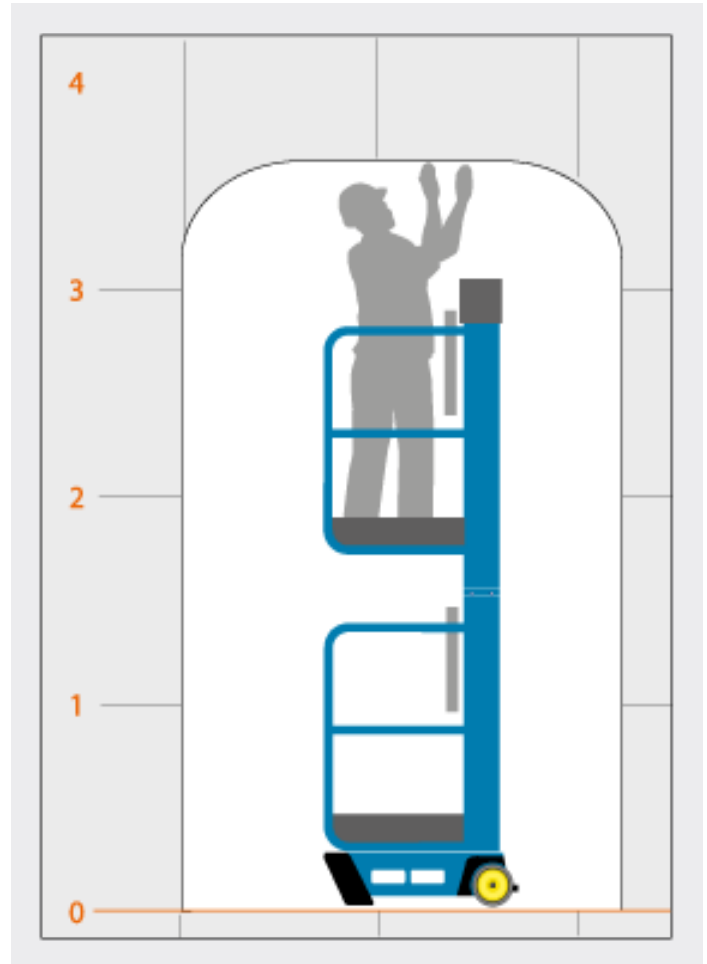

If you can answer yes to all three, you're good to go!

If not, please call us to discuss your requirements and arrange a training course.

Pecolift Low Level Platform

Dimensions	Pecolift
Work Height	3.50m
Platform Height	1.50m
Basket Dimensions	0.70m x 0.60m
Working Footprint	0.98m x 0.70m
Length	0.98m
Width	0.70m
Height	1.55m
Specifications	Pecolift
Lifting Capacity	150kg
Maximum Manual Force	200 N
Maximum Gradient For Operation	0 degrees
Maximum Wind Force	Internal use only
Maximum Wheel Force	125kg
Maximum Castor Point Load	125kg
Sound Pressure Level	<70 Dba
Weight	180kg
Lift Cycles	Unlimited

Special features

- The Pecolift can reach the working height of 3.50m in just 11 seconds
- It's easy, fast and efficient to use and is manually powered. The platform has no batteries to charge and works by turning the handle
- The Pecolift is much safer than more traditional methods such as climbing steps or podiums that can cause slips and trips to both the user and those around them
- As well as an impressive working height you are also able to stop wherever you want up to 3.50m, making the platform flexible for various tasks
- You're always safe and fully guarded in the basket from the ground up. The Pecolift is also incredibly low maintenance due to the fact it is a manually powered platform.